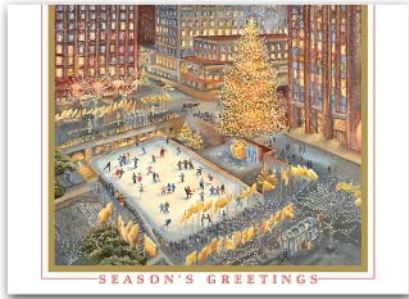

Wall Street Financial by Tina Cobelle-Sturges
M1214

**MAY ALL THE JOYS OF THE SEASON
be yours for the holidays**

Watercolor Rockefeller Center by Ellen Sklar
M0319

*Greetings of the Season
and Best Wishes for the New Year*

Back

Front

Rockefeller Center Rink by Tina Cobelle-Sturges

M0791

*Greetings of the Season
and Best Wishes for the New Year*

Manhattan Cityscape by Roxie Munro

M0789

*Greetings of the Season
and Best Wishes
for the New Year*