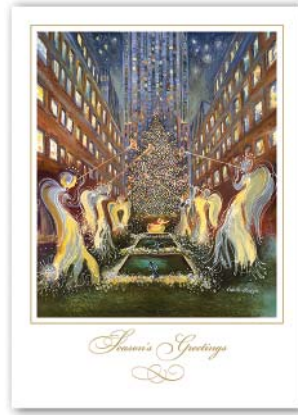

* * *
**NEW
FOR
2017**
* * *

Rockefeller Center Promenade
by Tina Cobelle-Sturges
M1590

New York Public Library by Albert J. Pucci
M1591

Central Park Skating Rink by Ellen Sklar
M1426

*Greetings of the Season
and Best Wishes
for the New Year*

* * * * *

Central Park Holiday by Tina Cobelle-Sturges
M1219

*Greetings of the Season
and Best Wishes for the New Year*

View up Fifth by Roxie Munro
M1217

*Wishing you a
Beautiful Holiday Season
and a New Year of
Peace and Happiness.*