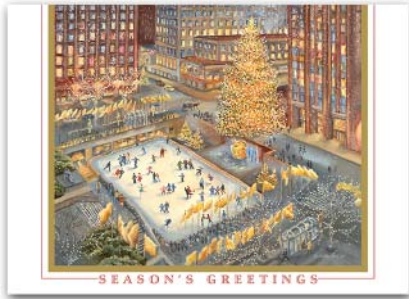

**MAY ALL THE JOYS OF THE SEASON
be yours for the holidays**

Watercolor Rockefeller Center by Ellen Sklar
M0319

*Greetings of the Season
and Best Wishes for the New Year*

Back

Front

Rockefeller Center Rink by Tina Cobelle-Sturges

M0791

*Greetings of the Season
and Best Wishes for the New Year*

Manhattan Cityscape by Roxie Munro

M0789

*Greetings of the Season
and Best Wishes
for the New Year*

* * * * *

Back

Front