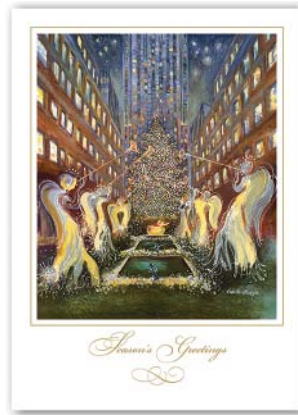

* * *
**NEW
FOR
2017**
* * *

Rockefeller Center Promenade
by Tina Cobelle-Sturges
M1590

*Greetings of the Season
and Best Wishes
for the New Year*

* * * * *

New York Public Library by Albert J. Pucci
M1591

*Greetings of the Season
and Best Wishes for the New Year*

Central Park Skating Rink by Ellen Sklar
M1426

*Greetings of the Season
and Best Wishes
for the New Year*

Central Park Holiday by Tina Cobelle-Sturges
M1219